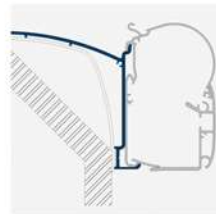

Laika Rexosline