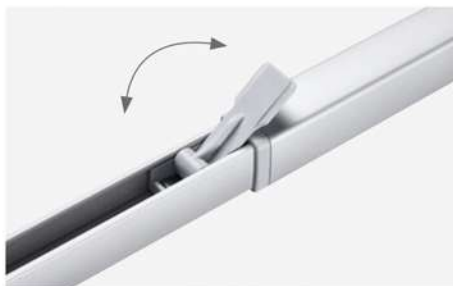

www.rvinstallations.co.uk

01271 542424

BENEFITS OF PW 1000

- Compact awning housing
- Plastic end caps
- Lengths from 2.6 to 4.5 m
- Patented front rail system guarantees a 100 % tight closing housing
- High-quality awning cloth made of one piece – no welding seam
- Support legs with patented Easy Lock Flipper – no accidental dropping possible
- Telescopic crank
- Many adapters available (see p. 43)

TELESCOPIC CRANK

For manual operation of the very smooth running gear

PATENTED EASY LOCK

For hassle-free and safe fastening of the support legs

PATENTED FRONT RAIL SYSTEM

Easy access to the support legs, 100 % tight closing housing

They make Dometic awnings fit on (almost) every recreational vehicle!

Vehicle walls and roofs are, among other things, design elements. They can have different shapes – flat, curved, etc. With a comprehensive range of accessories Dometic ensures that the vehicle and the awning are perfectly coordinated, with impeccable installation results.