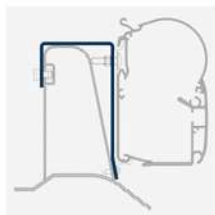

Ducato H2 Roofrail