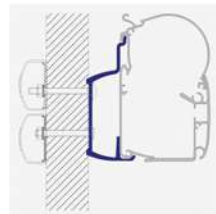

Chausson. Arca