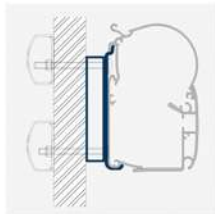

Dethleffs Globebus