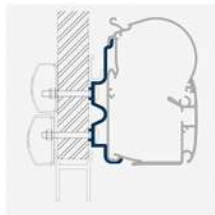

VEHICLE-SPECIFIC ADAPTERS

They make Dometic awnings fit on (almost) every recreational vehicle!

Vehicle walls and roofs are, among other things, design elements. They can have different shapes – flat, curved, etc. With a comprehensive range of accessories Dometic ensures that the vehicle and the awning are perfectly coordinated, with impeccable installation results.

DOMETIC AWNING ADAPTERS – WALL AWNINGS PERFECTWALL 1000 + 1500 + 1750

Hymer Camp