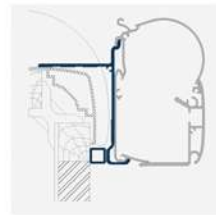

Laika ECOVIP