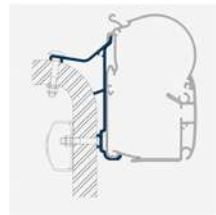

Hymer Van. B2