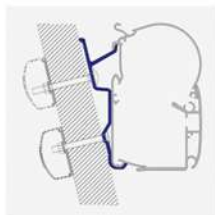

Ducato H3.
LE Voyageur