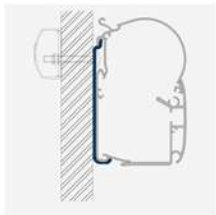

VEHICLE-SPECIFIC ADAPTERS

They make Dometic awnings fit on (almost) every recreational vehicle!

Vehicle walls and roofs are, among other things, design elements. They can have different shapes – flat, curved, etc. With a comprehensive range of accessories Dometic ensures that the vehicle and the awning are perfectly coordinated, with impeccable installation results.

DOMETIC AWNING ADAPTERS – WALL AWNINGS PERFECTWALL 1000 + 1500 + 1750

Flat Adapter