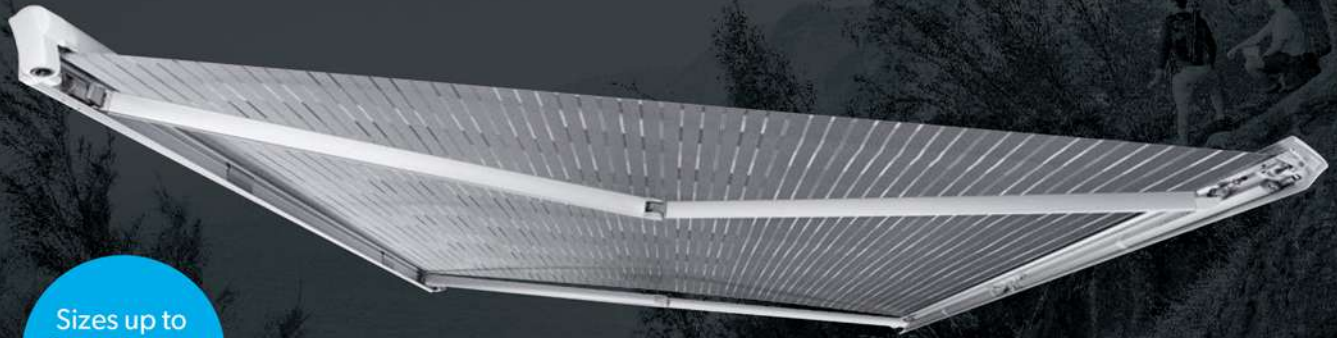

PERFECTWALL PW 1500

THE ROBUST WALL AWNING – ALSO FOR VERY LARGE VEHICLES

Sizes up to
6 m x 2.75 m
available

Supplied in lengths from 1.5 m up to 6.0 m the Dometic PerfectWall PW 1500 virtually covers the whole range of vehicle currently available. Regardless of the awning length the same housing is used, which significantly reduces the relative weight of the longer awnings (> 4.0 m). Details like the 100% aluminium end caps reveal the high quality standard of the PW 1500 and contribute to a long

service life. Thanks to the automatic twisting front rail the awning slides out and in easily and quietly. It is operated with a telescopic crank. Alternatively, you can opt for a fully integrated motor (12 V) with manual override for emergency operation.

* only available with motor and 3 retractable arms

The awnings can also be supplied with 12-volt motor, LED light integrated in the retractable arm and, for models 3.5 m long or longer, with a 2.75 m extension.

Not only creates a pleasant atmosphere, but is also bright enough to be used for reading as required.

TELESCOPIC CRANK

For manual operation of the very smooth running gear

CLOTH COLOURS

The awning cloth is made from hard-wearing vinyl material with a transparent acrylic coating.