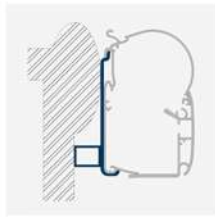

Knaus C-Liner