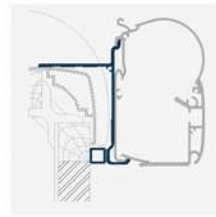

Laika ECOVIP