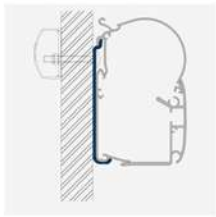

VEHICLE-SPECIFIC ADAPTERS

They make Dometic awnings fit on (almost) every recreational vehicle!

Vehicle walls and roofs are, among other things, design elements. They can have different shapes – flat, curved, etc. With a comprehensive range of accessories Dometic ensures that the vehicle and the awning are perfectly coordinated, with impeccable installation results.

DOMETIC AWNING ADAPTERS – WALL AWNINGS PERFECTWALL 1000 + 1500 + 1750

Flat Adapter