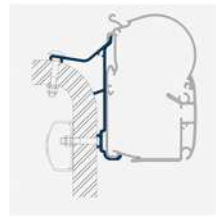

Hymer Van. B2