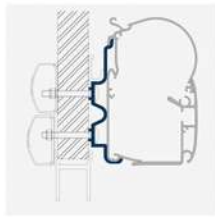

VEHICLE-SPECIFIC ADAPTERS

They make Dometic awnings fit on (almost) every recreational vehicle!

Vehicle walls and roofs are, among other things, design elements. They can have different shapes – flat, curved, etc. With a comprehensive range of accessories Dometic ensures that the vehicle and the awning are perfectly coordinated, with impeccable installation results.

DOMETIC AWNING ADAPTERS – WALL AWNINGS PERFECTWALL 1000 + 1500 + 1750

Hymer Camp