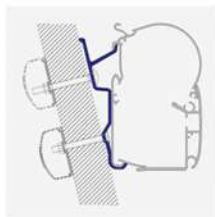

Ducato H3.
LE Voyageur