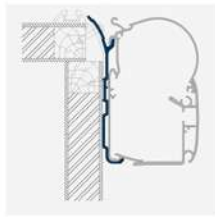

VEHICLE-SPECIFIC ADAPTERS

They make Dometic awnings fit on (almost) every recreational vehicle!

Vehicle walls and roofs are, among other things, design elements. They can have different shapes – flat, curved, etc. With a comprehensive range of accessories Dometic ensures that the vehicle and the awning are perfectly coordinated, with impeccable installation results.

DOMETIC AWNING ADAPTERS – WALL AWNINGS PERFECTWALL 1000 + 1500 + 1750

Eura Mobil