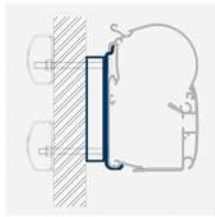

Dethleffs Globebus