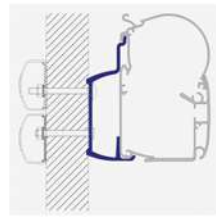

Chausson. Arca