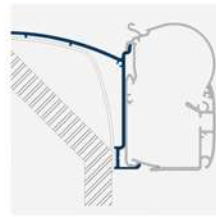

Laika Rexosline